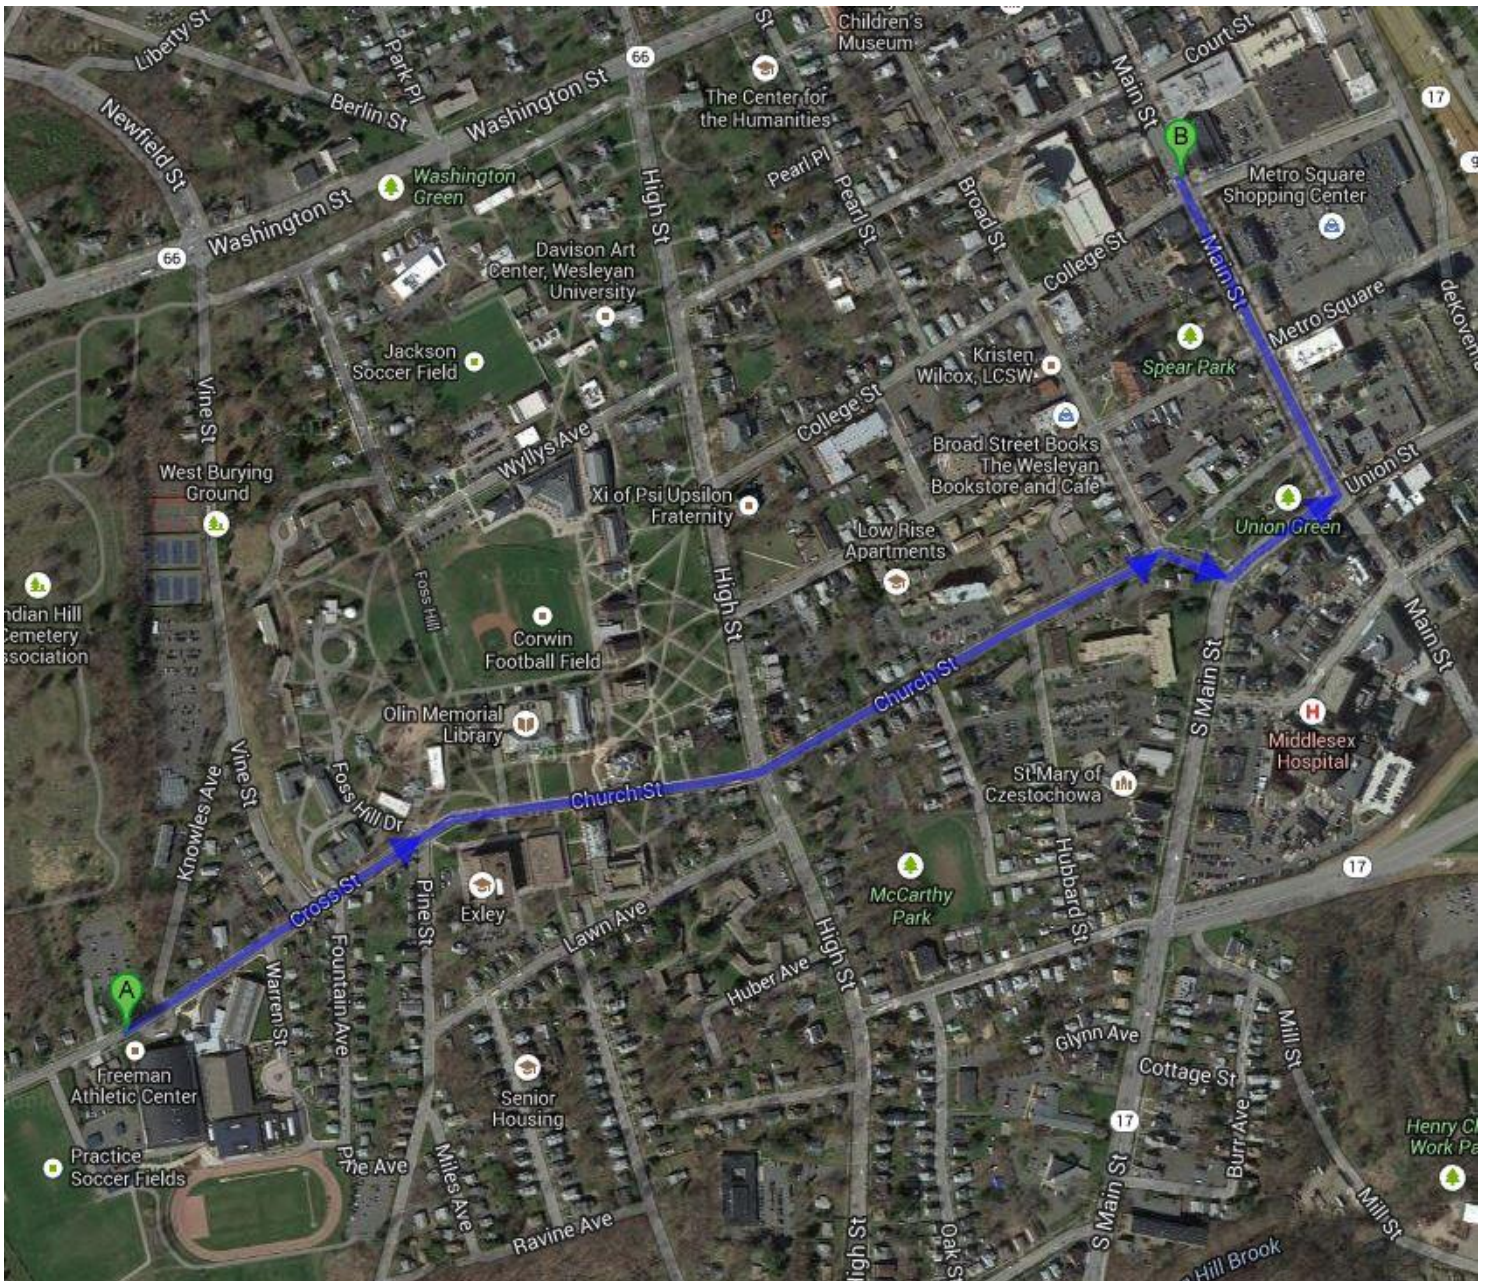

Call ahead for takeout!
860-347-2220
 220 Main Street, Middletown, CT

FIRST & LAST TAVERN

FirstandLastTavern.com

Follow us   
 for exclusive discounts

Directions to the First & Last Tavern from the Freeman Athletic Center - Wesleyan University

..... GET

20% OFF
YOUR TOTAL BILL!

All participants, coaches, officials, volunteers and families will receive 20% off their TOTAL BILL at First & Last Tavern on 12/26, 12/27 & 12/28 by showing this flyer.