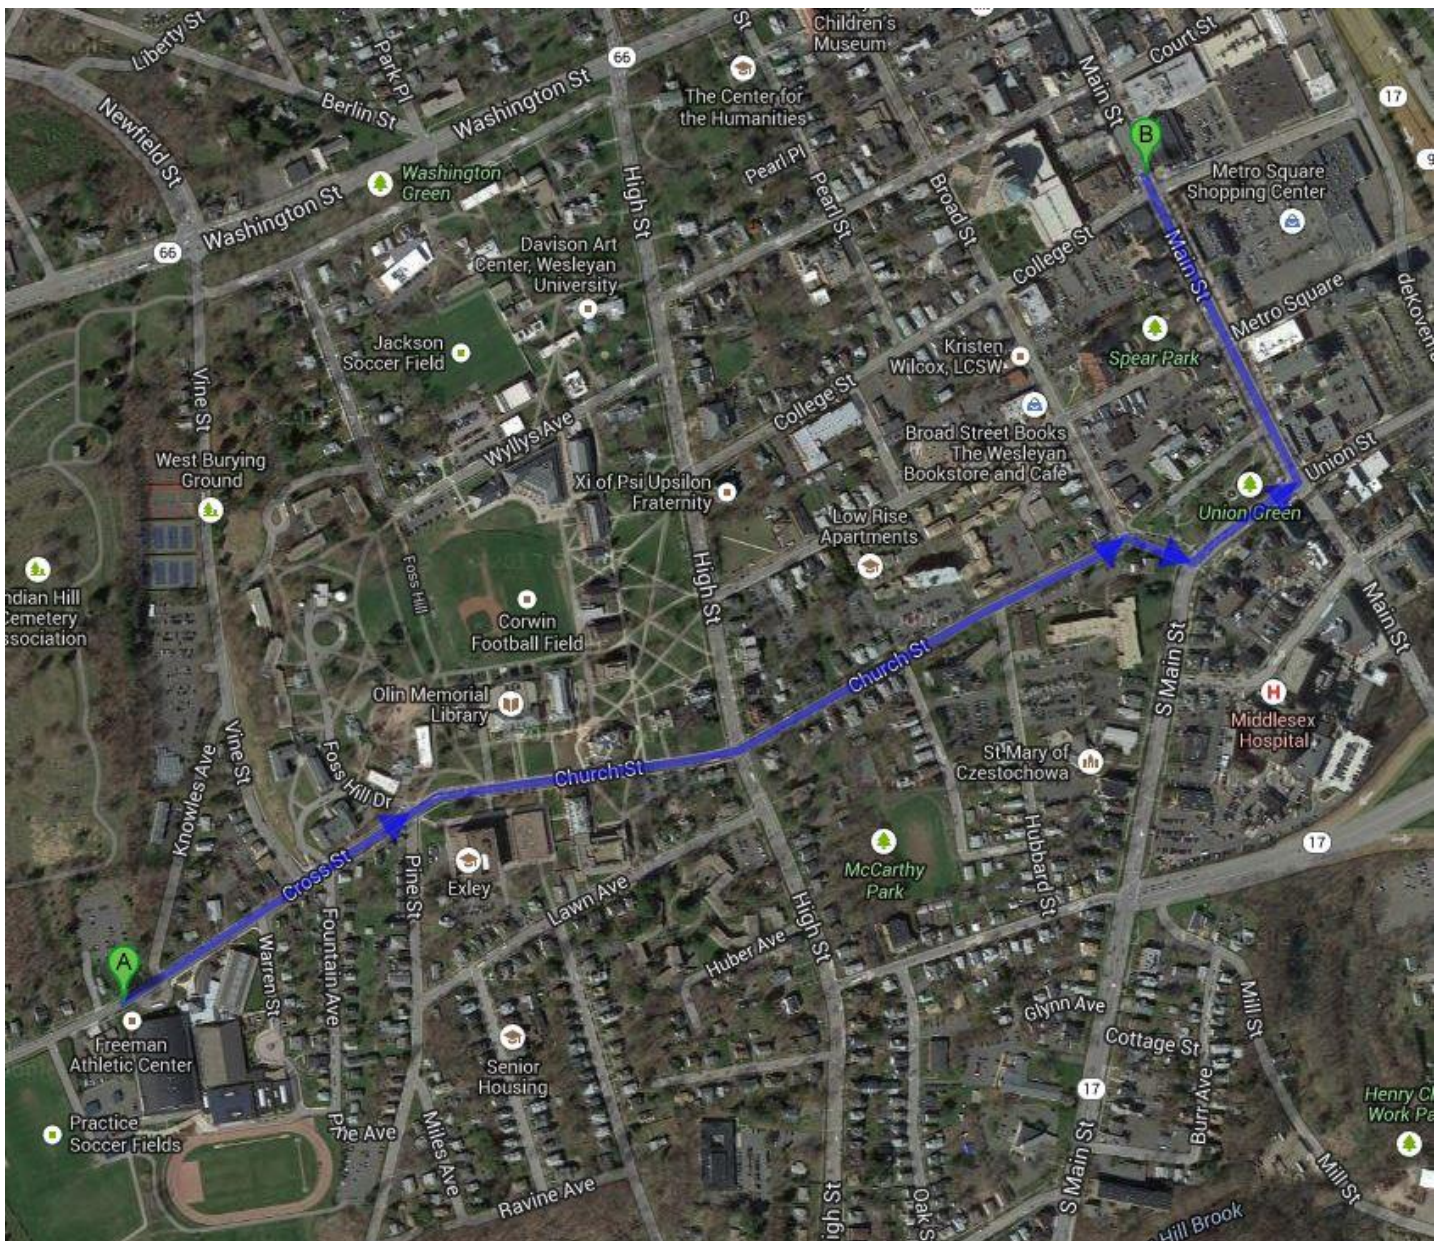

Directions to the First & Last Tavern from the Freeman Athletic Center - Wesleyan University

HOURS

Mon-Thu: 11:30 am – 9:00 pm
Fri-Sat: 11:30 am – 11:00 pm
Sun: 12:00 pm – 9:00 pm

LOCATION

220 Main Street
Middletown, CT 06457
(860) 347-2220

..... GET

20% OFF
YOUR TOTAL BILL!

All participants, coaches, officials, volunteers and families will receive 20% off their TOTAL BILL at First & Last Tavern on 12/27, 12/28 & 12/29 by showing this flyer.